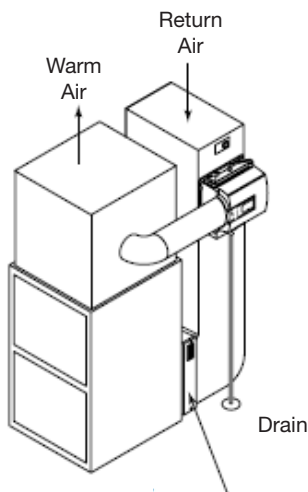

Typical Installations

High Boy