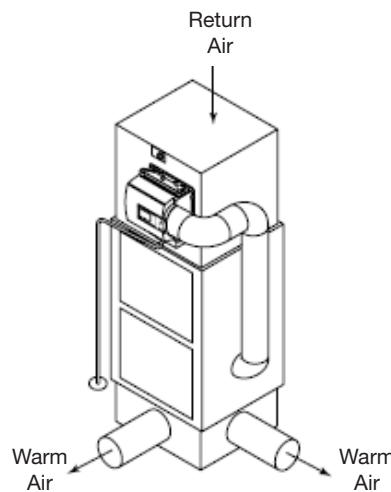

GeneralAire® High Efficiency
AC Series Air Cleaner

Counter Flow