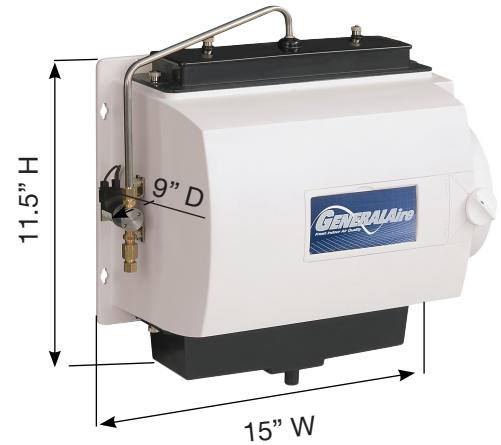

## Specifications:

- **Model:** 1042LH Legacy Flow Through Humidifier (GFI #5144)
- **Type:** Flow Through
- **GPD:** 17 Based on 120° Degree Plenum Temperature
- **Warranty:** 5 Years
- **Replacement Vapor Pad®:** 990-13 (GFI#7002)  
(Replace 1-2 times per season)
- **Dimensions:** 15" W x 11.5" H x 9" D
- **Weight:** 13 Lbs.
- **Home Size:** To 2,800 Sq. Ft.
- **Installation:** Warm Air Plenum / Right or Left
- **Plenum Opening:** 10.25" W X 9.5" H
- **Bypass Duct:** 6"
- **Pallet Qty:** 30
- **Cabinet Construction:** DuraPlast® Ultra-Violet Stable Automotive Grade Plastic
- **Humidistat:** Models: MHX3C (Included)
- **In Box:** Humidifier, humidistat, Installation Instructions, Vapor Pad®, Parts Kit, Drain Hose, Transformer, Metal Distributor Tube, Damper, 15' 5/8" Drain Hose, Drain Pan, Solenoid Valve.
- **Voltage:** 24V